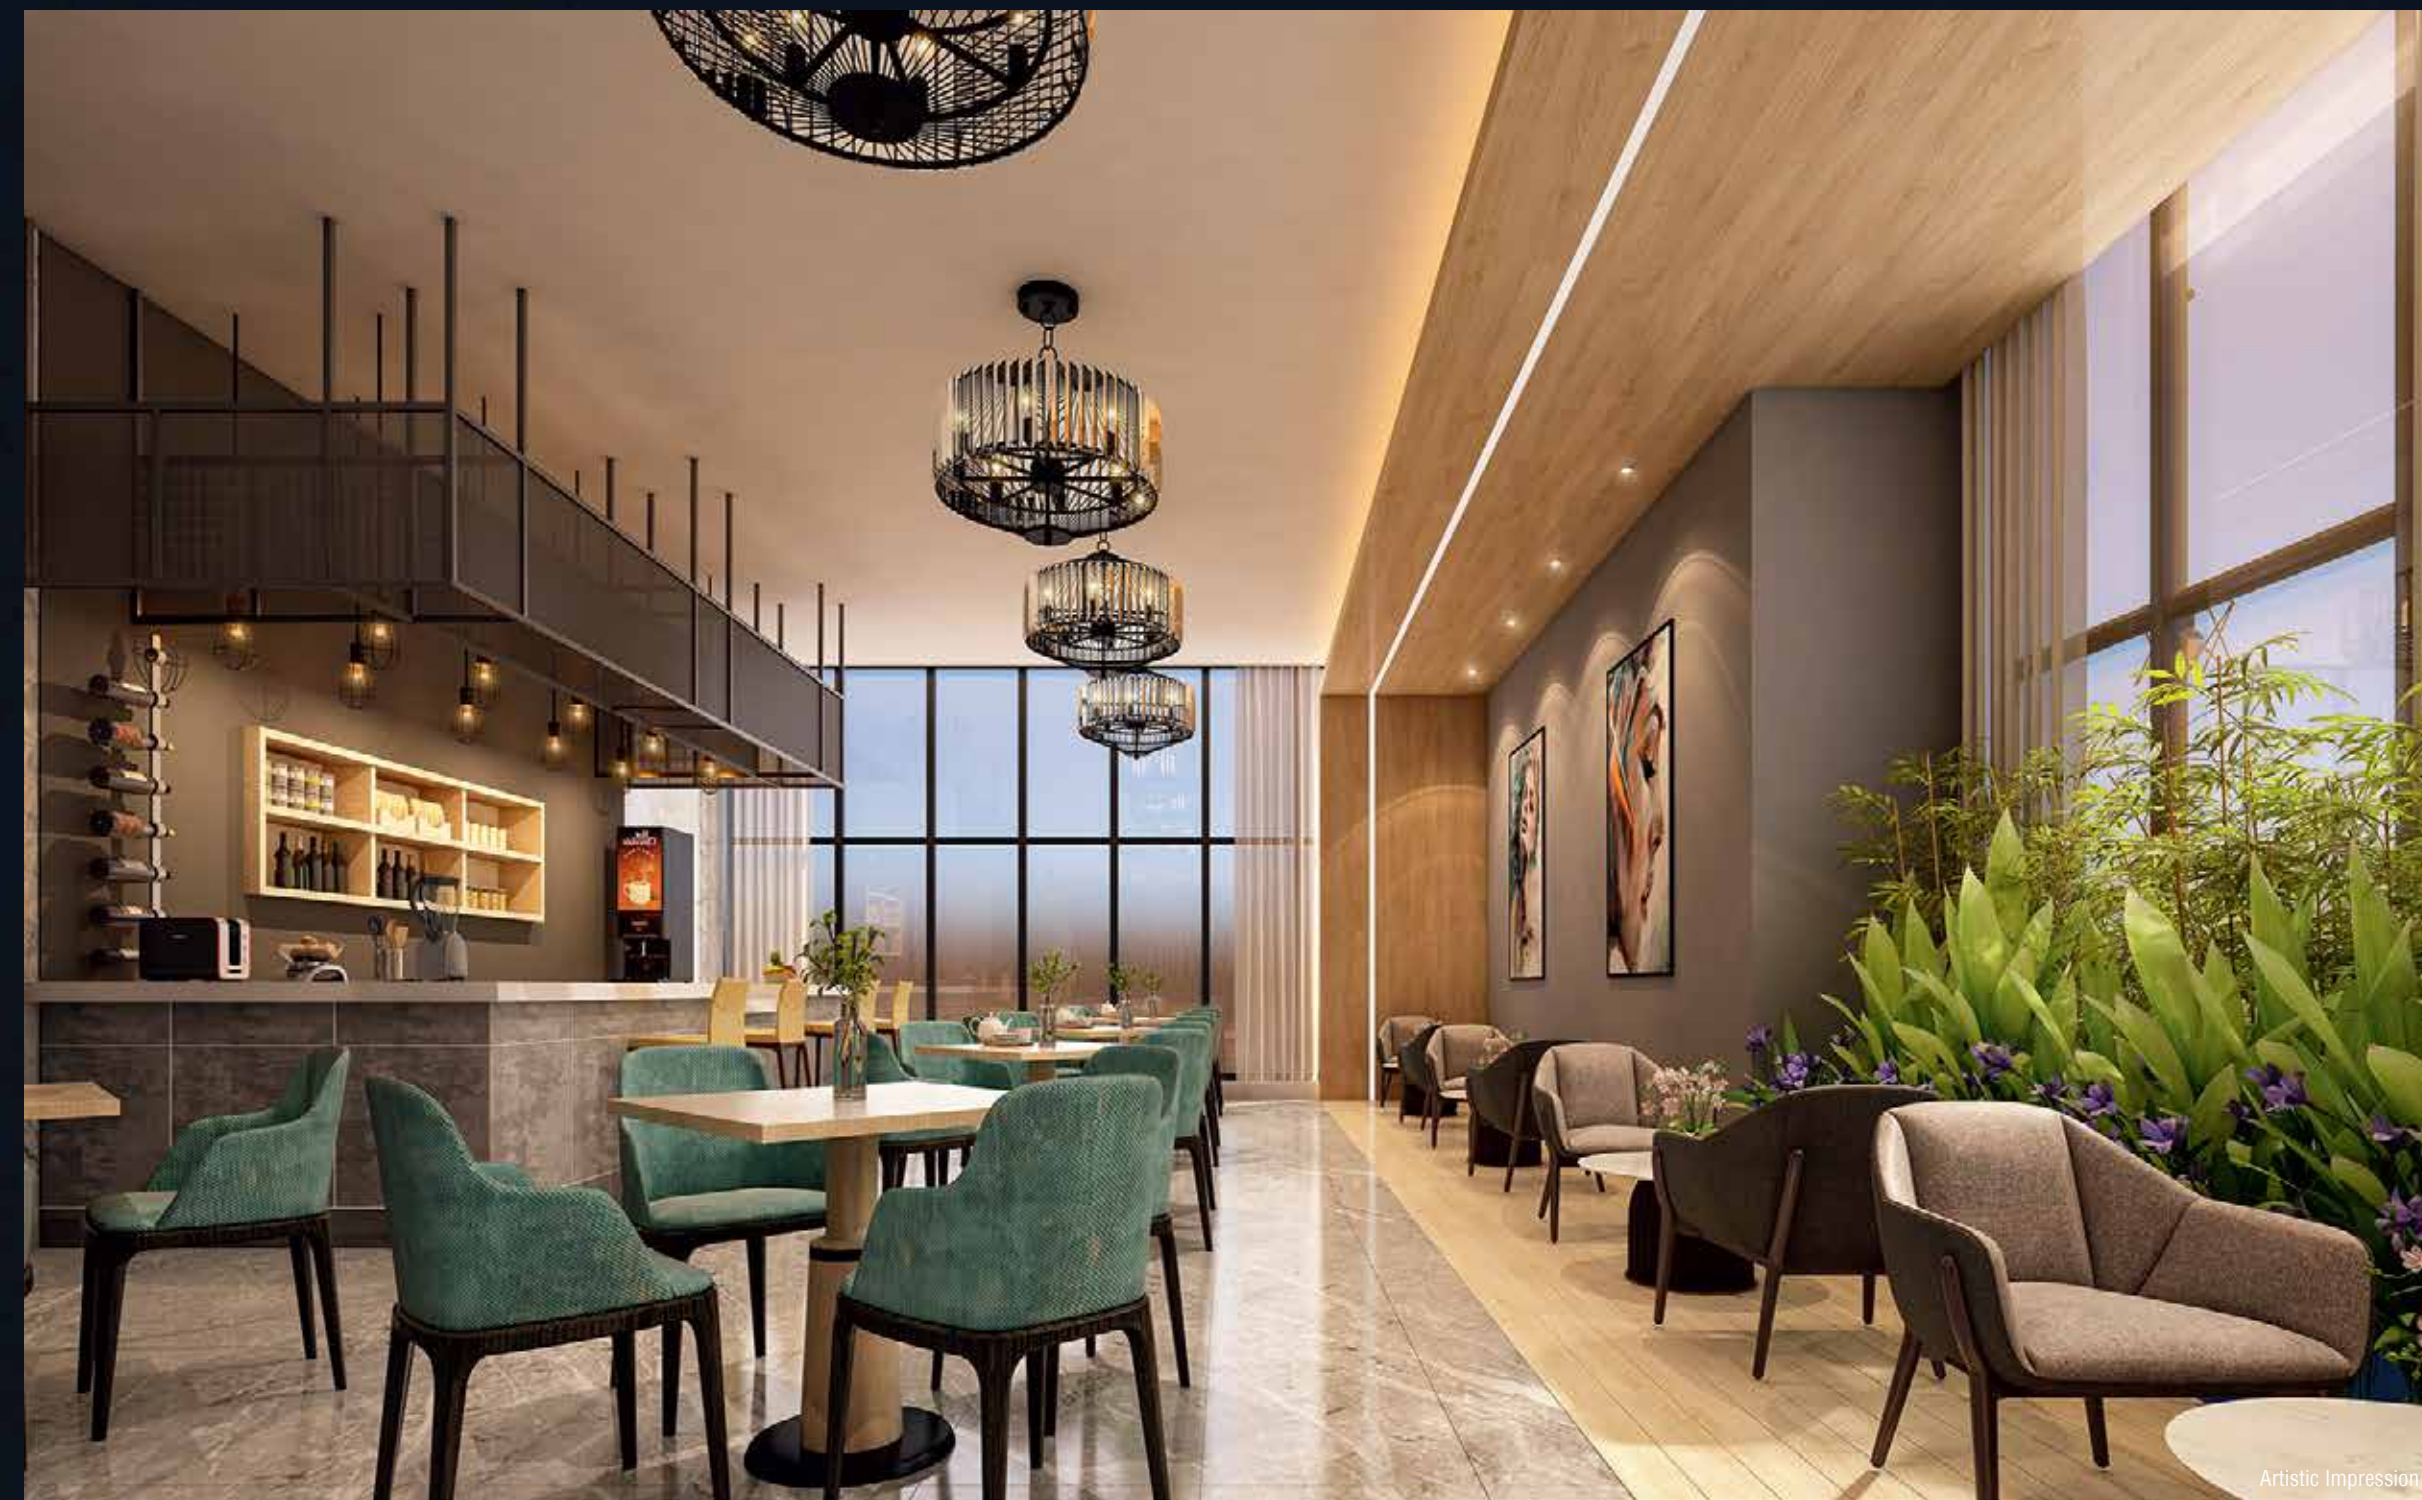

BAR & BISTRO

Sip on your favourite beverage and enjoy a long chat with your friends and family. The in-house café is a chic and cozy space to just be yourself and relax.