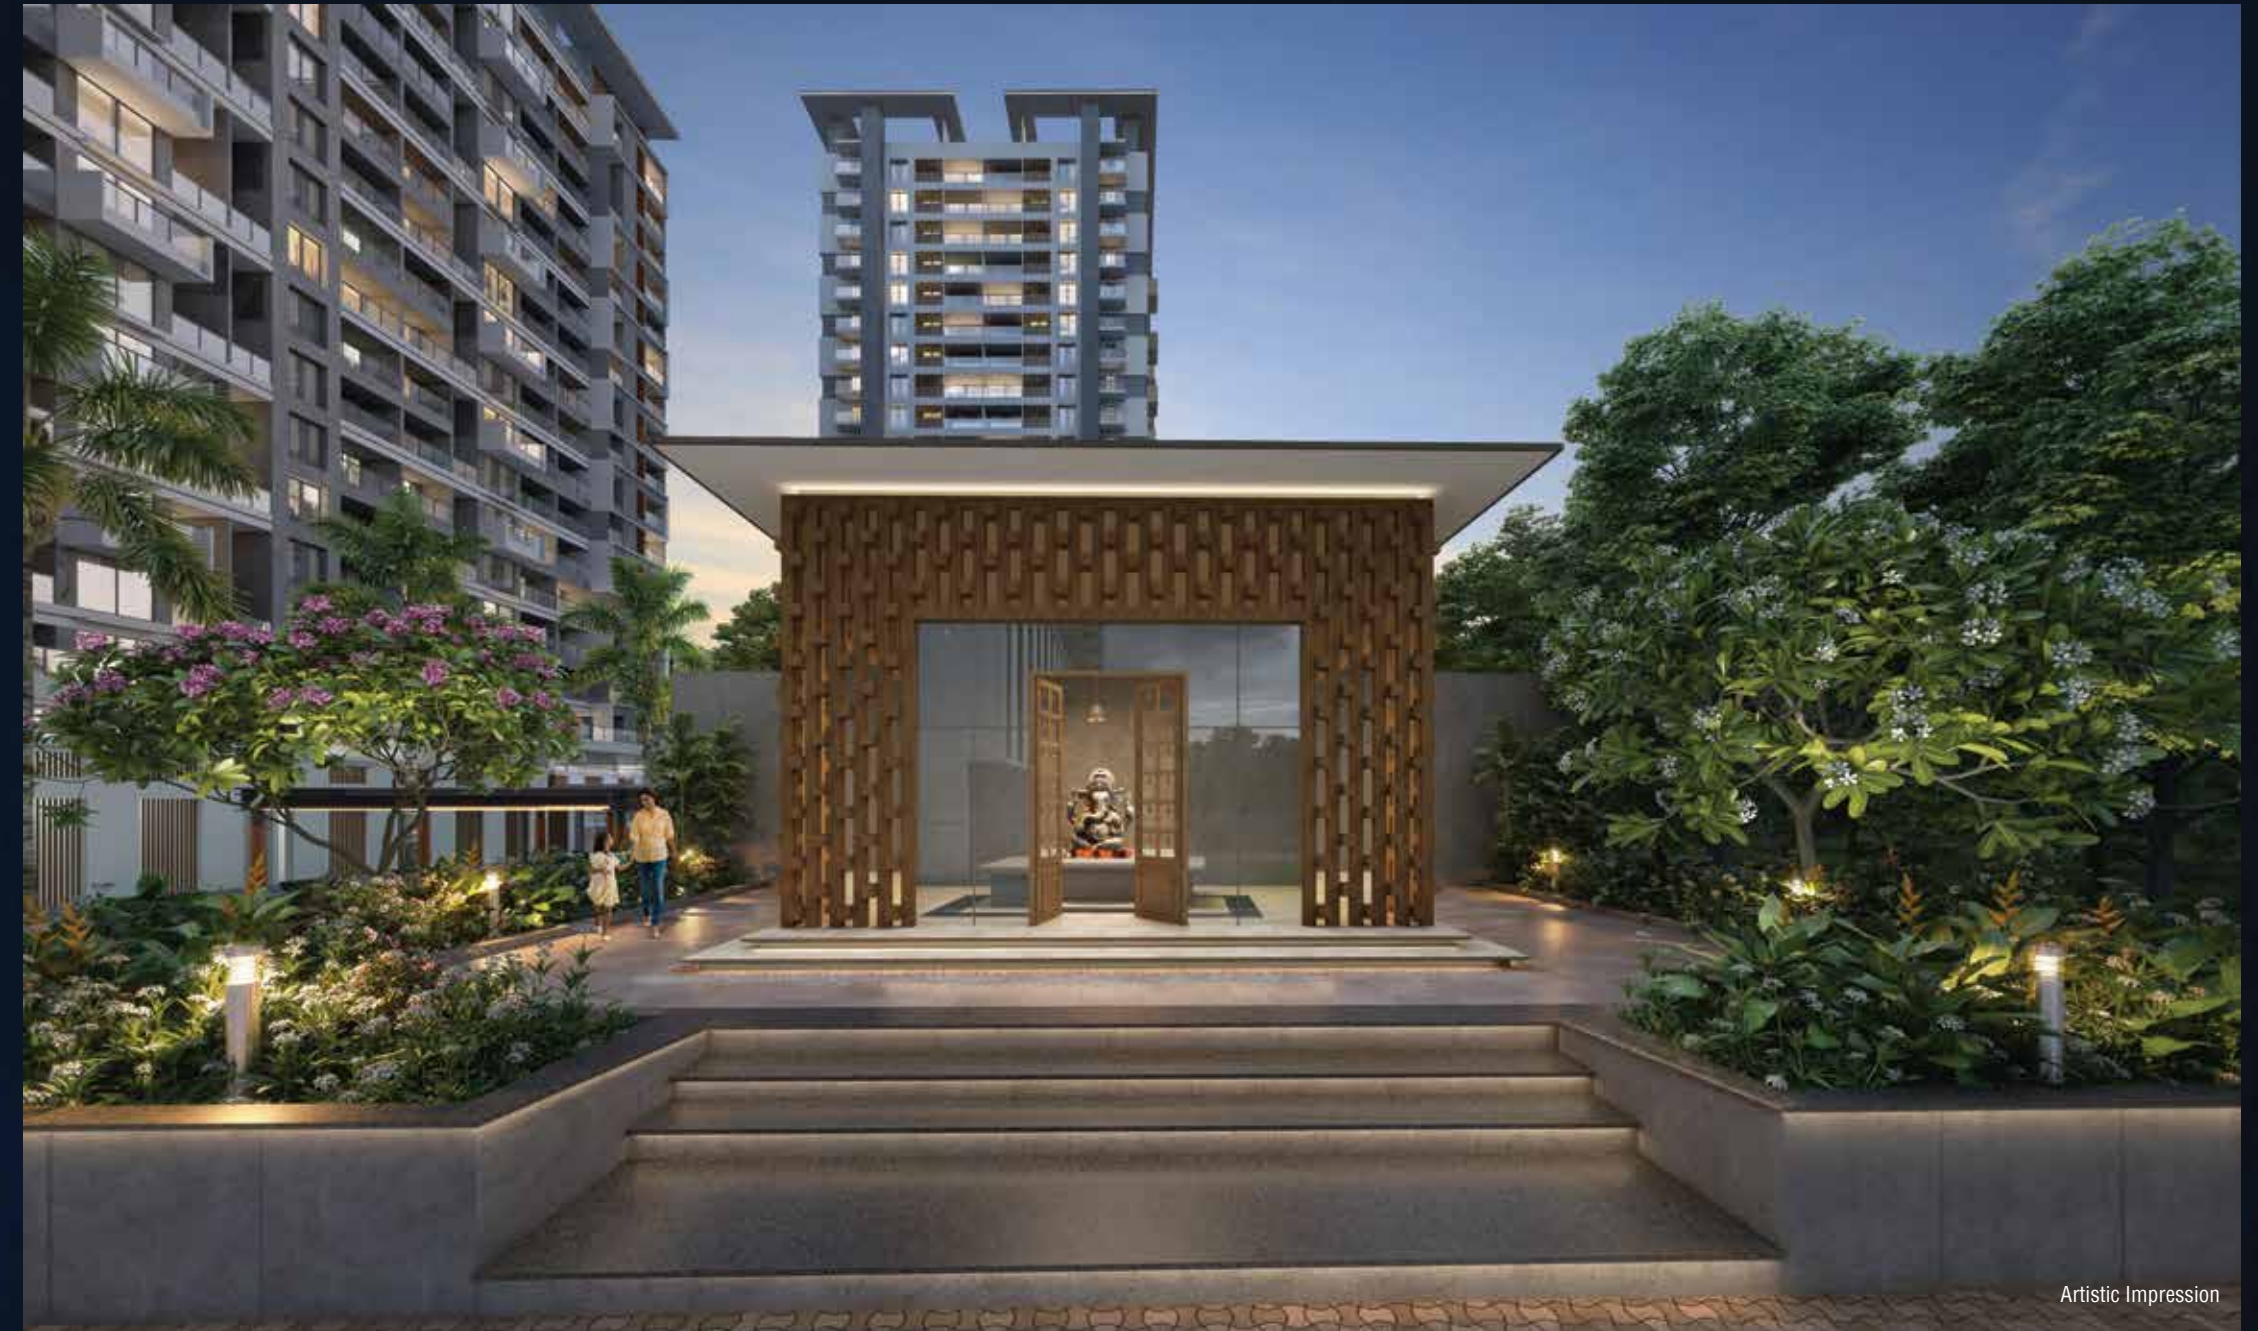

TEMPLE

Dive into devotion and some spiritual time at this divine temple in the premises of the project. Keep up with all the traditions and rituals here with your neighbours.

Artistic Impression